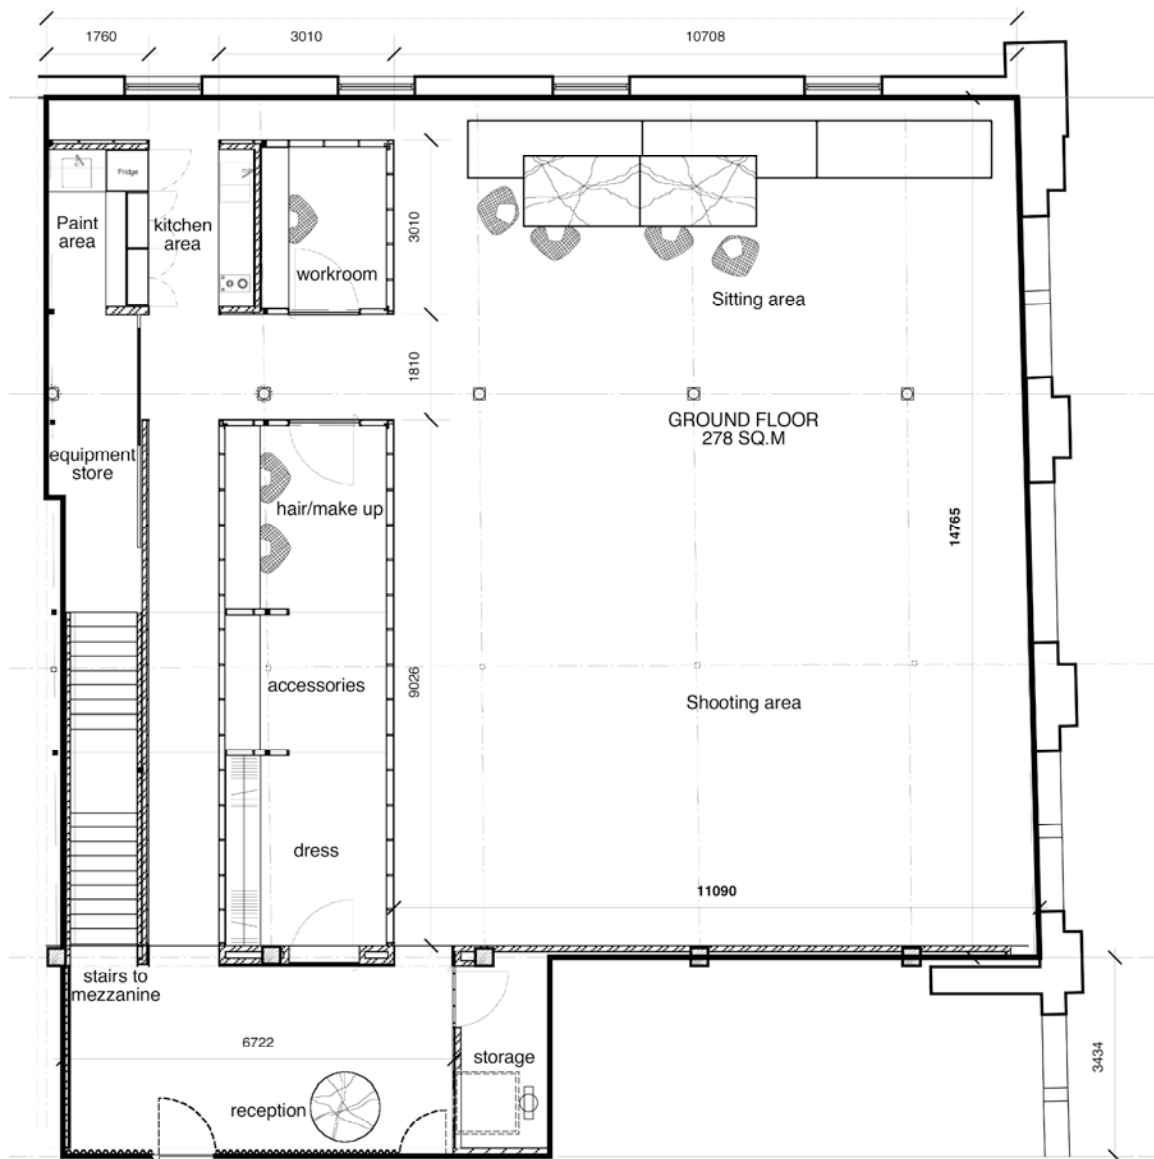

studiotwenty4

DIMENSIONS

Width of studio 11m

Length of studio 14.7m

Height 6m

160 sq metres studio space

Hair and make up area 14 sq metres

Lift to studio: 1.8m x 1.8m x 900mm door width Max weight = 800 kg